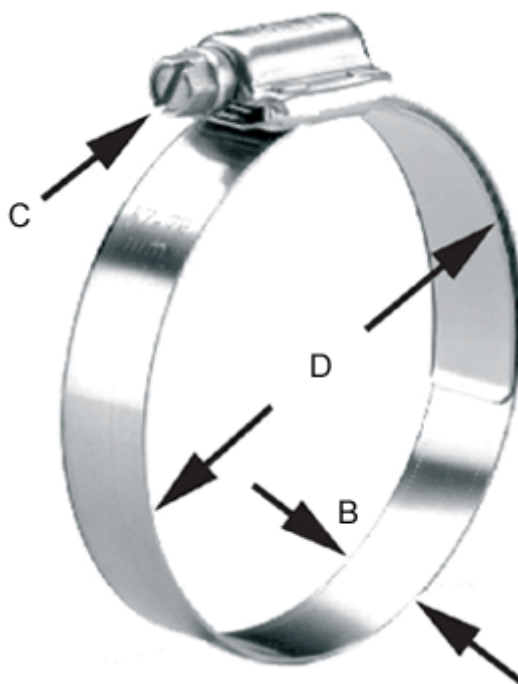

Article number: 021566804208

Description: Norma worm drive hose clamp
HD 197-219/16 C8 W4

Measures

C (screw type) = C8 hexagon slotted screw sw 8

Diameter D = 197-219

Width B = 16